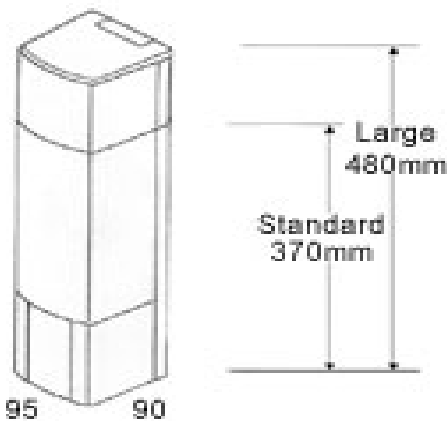

SMART CUP DISPENSER

The modern multi-size cup dispenser is specially designed for attachment adjacent too,; **Water Coolers, Coffee Machines, and All Other Beverage Dispensers.**

The mid section of the dispenser is made from a tough, translucent plastic which allows the cup level to be seen from a distance.

The **SMARTCUP** will take all cup types, paper, foam or plastic from 115ml up to 285ml and some 340ml cups. Note rim details below. Turning a simple dial at the back changes the cup size.

SMARTCUP provides a hygienic storage solution, protecting against contamination by dust, poor handling or unclean surfaces. The stylish cabinet features a flush fitting hinged lid that opens right back for easy refilling. Cups are kept cleaner, in the fully enclosed **UNICUP** dispenser.

Improve customer service and improve reorder sales of cups and drink products! Mount to walls and panels with adhesive foam pads or screws. Suitable for back and side mounting.

- || Stylish
- || See-through
- || Adjustable
- || Foam, paper or plastic cups
- || Hygienic
- || Wall or side mount